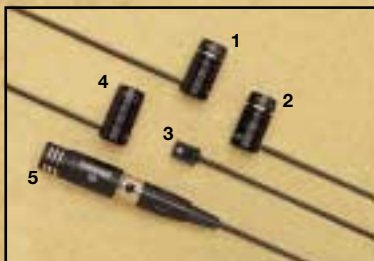

Lavaliers: (1) WL184, (2) WL185, (3) WL93, (4) WL183, (5) WM98 Instrument Microphone